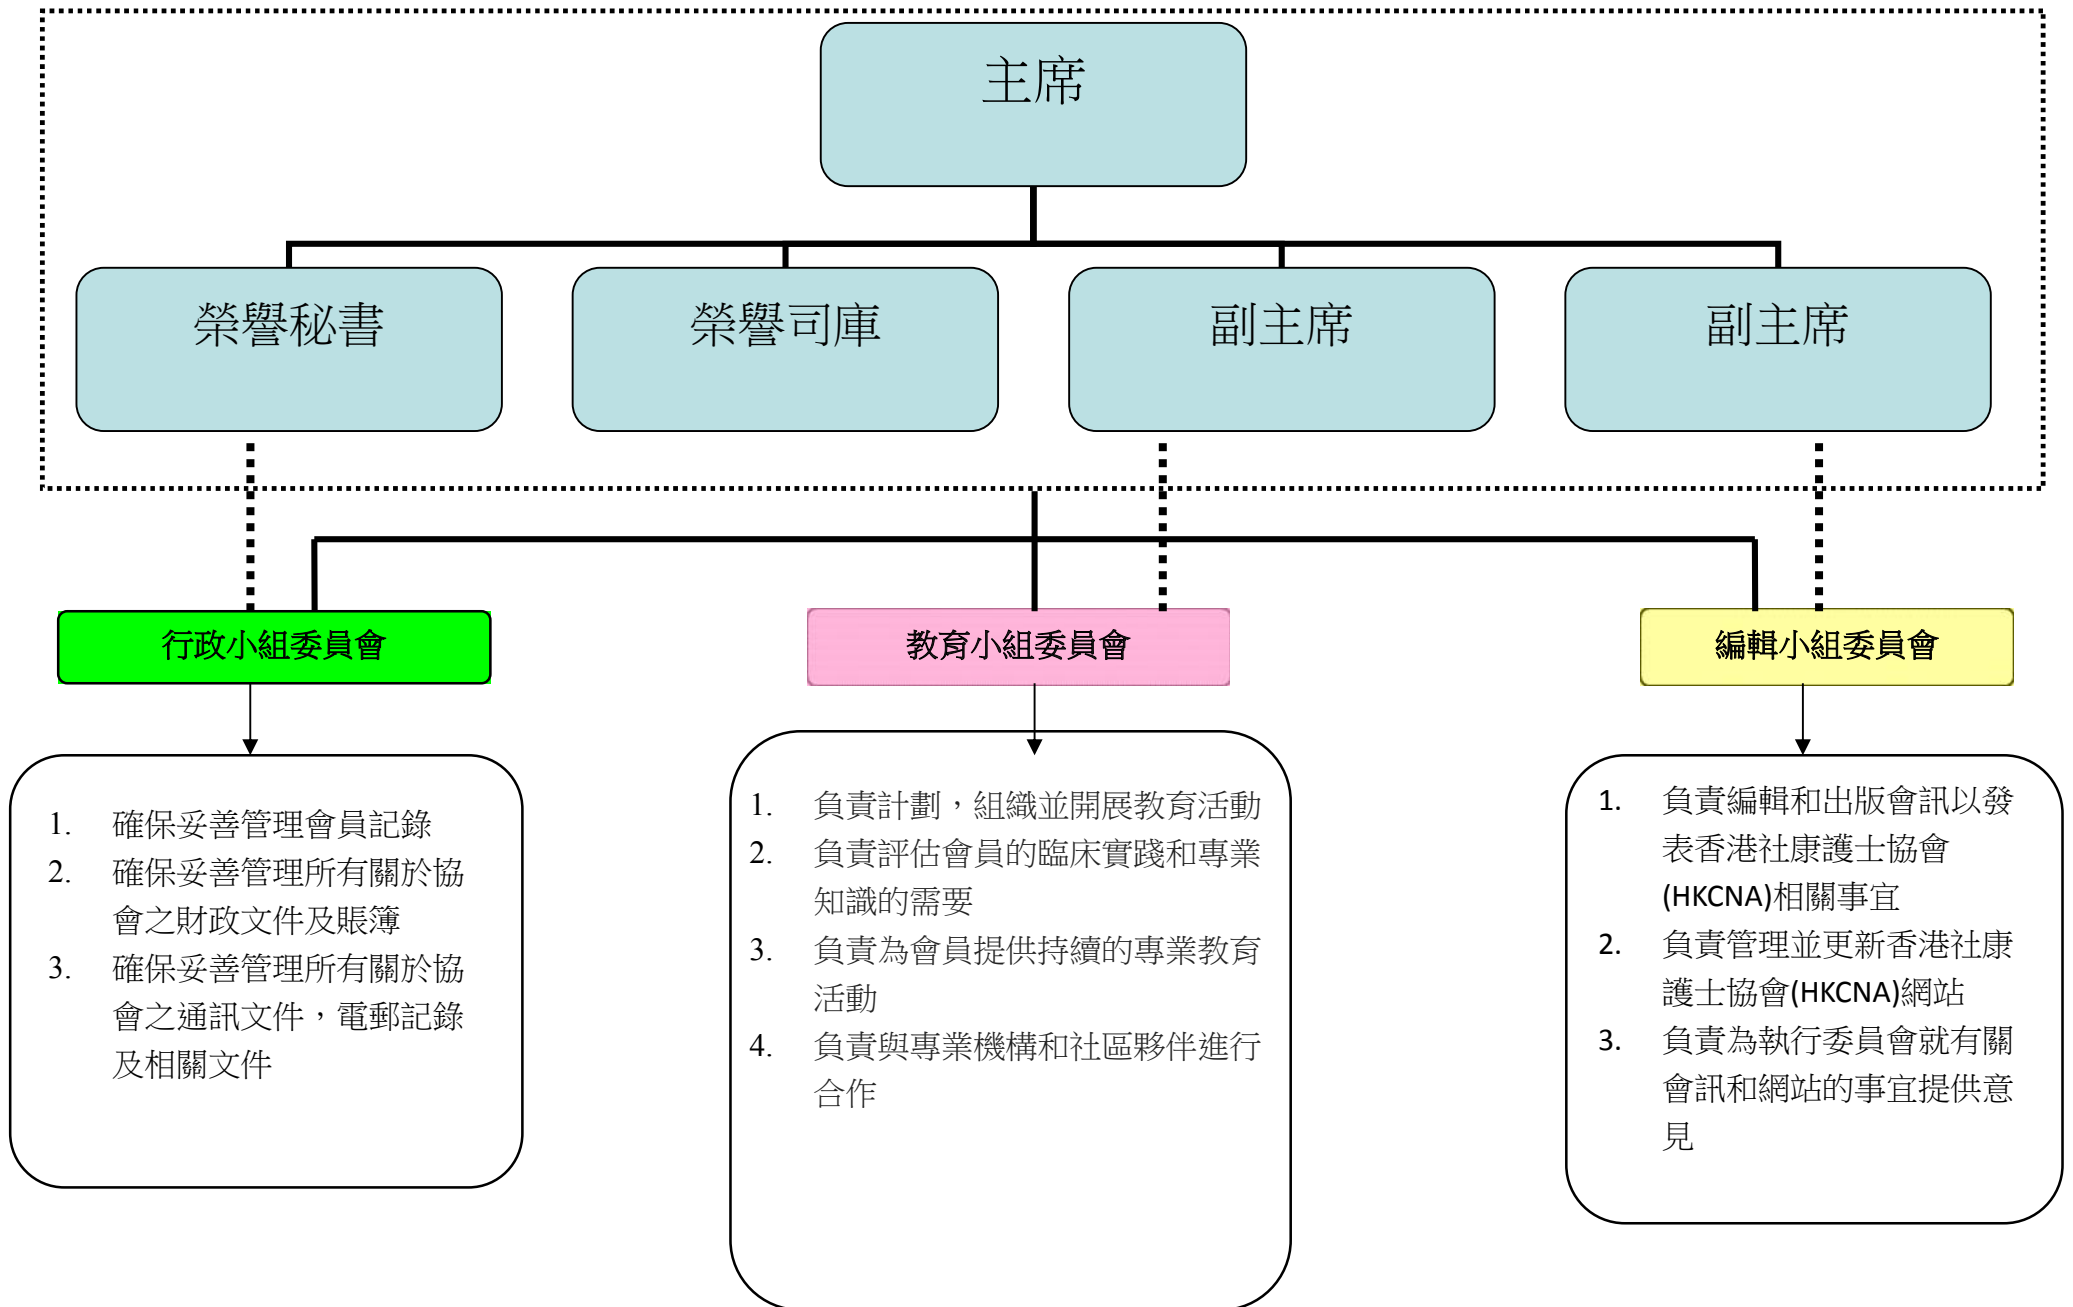

香港社康護士協會組織架構圖

Organization Chart of Hong Kong Community Nurses Association